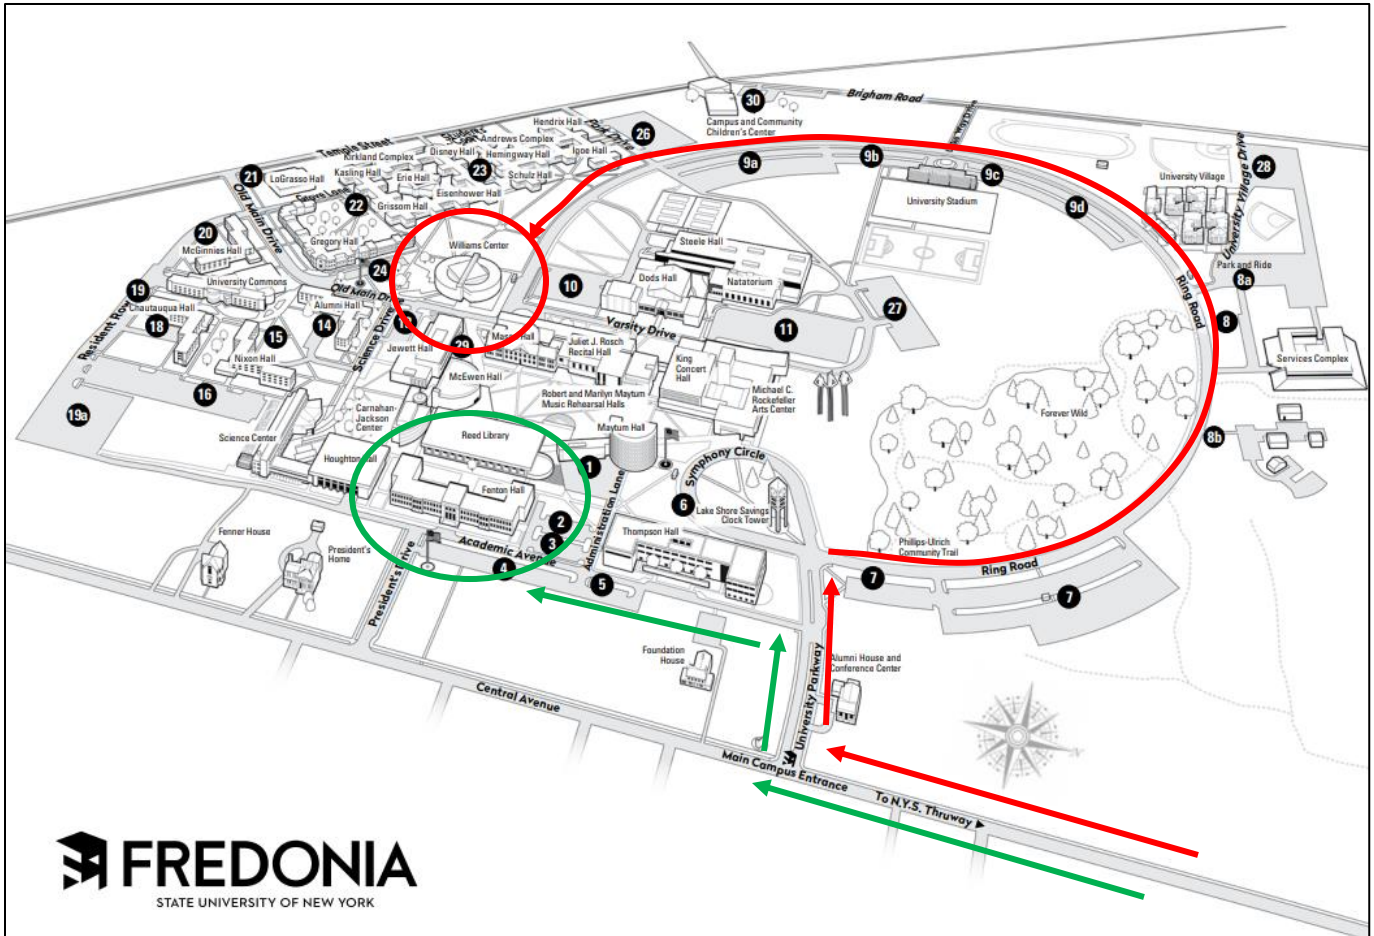

The Executive Committee Meeting, Friday NEX Program, and Friday Banquet are in the Williams Center. The closest lot to that is **Lot # 10** (with Lot # 11 as an alternative). There are no parking restrictions. The easiest way to get there from Central Avenue (red route) is to turn right into the main entrance (University Parkway) and turn right onto Ring Road and follow it around to Lot # 10

The Saturday Events will be in Fenton Hall and the closest lot for that is **Lot # 4** (or # 3 or # 2). Follow the green route for that. Turn right from Central Avenue into the main entrance (University Parkway) and take the first left onto Academic Avenue. Fenton Hall will be the second building on the right and Lot # 4 is across from it. Registration will be in the main lobby of Fenton.